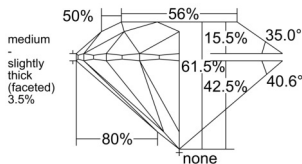

GIA®

FACSIMILE

GIA REPORT 3535668716

Verify this report at GIA.edu

GIA NATURAL DIAMOND DOSSIER®

October 09, 2025
GIA Report Number 3535668716
Shape and Cutting Style ..... Round Brilliant
Measurements ..... 4.30 - 4.32 x 2.65 mm

GRADING RESULTS

Carat Weight ..... 0.30 carat
Color Grade ..... F
Clarity Grade VS2
Cut Grade ..... Excellent

ADDITIONAL GRADING INFORMATION

Polish ..... Excellent
Symmetry ..... Excellent
Fluorescence ..... None
Clarity Characteristics ..... Crystal, Feather
Inscription(s): GIA 3535668716

PROPORTIONS

GRADING SCALES

GIA COLOR SCALE	GIA CLARITY SCALE	GIA CUT SCALE	
D	FLAWLESS	EXCELLENT	
E	INTERNALLY FLAWLESS		
F		VVS₁	VERY GOOD
G	VVS₂		
H	VS₁	GOOD	
I	VS₂		
J	SI₁	FAIR	
K	SI₂		
L	I₁	POOR	
M			
N			
O	I₂		
P			
Q			
R	I₃		
S			
T			
U			
V			
W			
X			
Y			
Z