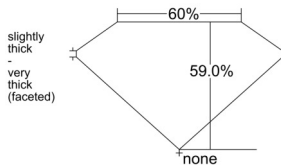

GIA®

FACSIMILE

GIA REPORT 3535632348

Verify this report at GIA.edu

GIA NATURAL DIAMOND DOSSIER®

October 04, 2025
GIA Report Number 3535632348
Shape and Cutting Style ..... Heart Brilliant
Measurements ..... 5.69 x 6.74 x 3.98 mm

GRADING RESULTS

Carat Weight ..... 0.93 carat
Color Grade I
Clarity Grade S11

ADDITIONAL GRADING INFORMATION

Polish ..... Excellent
Symmetry ..... Very Good
Fluorescence ..... None
Clarity Characteristics ..... Cloud, Crystal, Feather
Inscription(s): GIA 3535632348

PROPORTIONS

Profile not to actual proportions

GRADING SCALES

GIA COLOR SCALE		GIA CLARITY SCALE			
COLORLESS	D	VERY SLIGHTLY INCLUDED	FLAWLESS		
	E		INTERNALLY FLAWLESS		
	F	VERY SLIGHTLY INCLUDED	VVS₁		
	G		VVS₂		
	H		VS₁		
	NEAR COLORLESS	I	VERY SLIGHTLY INCLUDED	VS₂	
		J		S1₁	
		FAINT	K	SLIGHTLY INCLUDED	S1₂
			L		I₁
			M		I₂
VERT LIGHT	N	INCLUDED	I₃		
	O				
	P				
	Q				
	R				
LIGHT	S				
	T				
	U				
	V				
	W				
	X				
	Y				
	Z