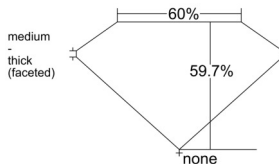

GIA®

FACSIMILE

GIA REPORT 3535587065

Verify this report at GIA.edu

GIA NATURAL DIAMOND DOSSIER®

September 30, 2025
GIA Report Number 3535587065
Shape and Cutting Style ..... Heart Brilliant
Measurements ..... 5.25 x 6.19 x 3.70 mm

GRADING RESULTS

Carat Weight ..... 0.71 carat
Color Grade ..... J
Clarity Grade VS1

ADDITIONAL GRADING INFORMATION

Polish ..... Excellent
Symmetry ..... Very Good
Fluorescence ..... None
Clarity Characteristics..... Crystal, Feather, Cloud, Pinpoint
Inscription(s): GIA 3535587065

PROPORTIONS

Profile not to actual proportions

GRADING SCALES

GIA COLOR SCALE		GIA CLARITY SCALE			
COLORLESS	D	VERY VERY SLIGHTLY INCLUDED	FLAWLESS		
	E		INTERNALLY FLAWLESS		
	F	VERY SLIGHTLY INCLUDED	VVS₁		
	G		VVS₂		
	H		VS₁		
	NEAR COLORLESS	I	SLIGHTLY INCLUDED	VS₂	
		J		SI₁	
		FAINT	K	INCLUDED	SI₂
			L		I₁
			M		I₂
VERT LIGHT	N	LIGHT	I₃		
	O				
	P				
	Q				
	R