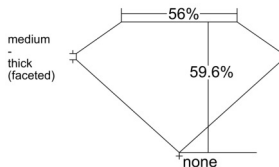

GIA®

FACSIMILE

GIA REPORT 3535567587

Verify this report at GIA.edu

GIA NATURAL DIAMOND DOSSIER®

September 29, 2025
GIA Report Number 3535567587
Shape and Cutting Style ..... Heart Brilliant
Measurements ..... 4.45 x 5.19 x 3.10 mm

GRADING RESULTS

Carat Weight ..... 0.40 carat
Color Grade ..... E
Clarity Grade VS1

ADDITIONAL GRADING INFORMATION

Polish ..... Excellent
Symmetry ..... Very Good
Fluorescence ..... None
Clarity Characteristics ..... Crystal, Cloud, Pinpoint
Inscription(s): GIA 3535567587

PROPORTIONS

Profile not to actual proportions

GRADING SCALES

GIA COLOR SCALE		GIA CLARITY SCALE			
COLORLESS	D	VERY VERY SLIGHTLY INCLUDED	FLAWLESS		
	E		INTERNALLY FLAWLESS		
	F		VVS₁		
	G		VVS₂		
	NEAR COLORLESS	H	VERY SLIGHTLY INCLUDED	VS₁	
		I		VS₂	
		FAINT	J	SLIGHTLY INCLUDED	SI₁
			K		SI₂
	L		I₁		
	VERT LIGHT		M	INCLUDED	I₂
N			I₃		
O					
P					
LIGHT	Q				
	R				
	S				
	T				
	U				
	Z