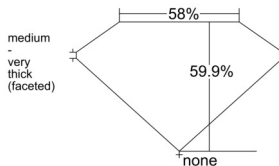

GIA®

FACSIMILE

GIA REPORT 3535487781

Verify this report at GIA.edu

GIA NATURAL DIAMOND DOSSIER®

September 20, 2025
GIA Report Number 3535487781
Shape and Cutting Style ..... Heart Brilliant
Measurements ..... 5.02 x 5.80 x 3.47 mm

GRADING RESULTS

Carat Weight ..... 0.60 carat
Color Grade ..... J
Clarity Grade VVS2

ADDITIONAL GRADING INFORMATION

Polish ..... Excellent
Symmetry ..... Excellent
Fluorescence ..... None
Clarity Characteristics ..... Pinpoint, Feather
Inscription(s): GIA 3535487781

PROPORTIONS

Profile not to actual proportions

GRADING SCALES

GIA COLOR SCALE		GIA CLARITY SCALE	
COLORLESS	D	VERY VERY SLIGHTLY INCLUDED	FLAWLESS
	E		INTERNALLY FLAWLESS
	F		VVS₁
	G		VVS₂
	H		VS₁
	I		VS₂
	J		SI₁
	K		SI₂
	L		I₁
	M		I₂
NEAR COLORLESS	N	SLIGHTLY INCLUDED	I₃
	O		
	P		
	Q		
FAINT	R		
	S		
	T		
	U		
VERT LIGHT	V		
	W		
	X		
	Y		
LIGHT	Z