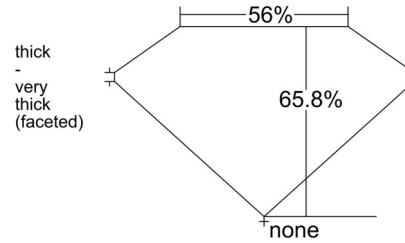

GIA NATURAL DIAMOND GRADING REPORT

September 25, 2025  
 GIA Report Number ..... 3535486134  
 Shape and Cutting Style ..... Oval Brilliant  
 Measurements ..... 8.77 x 6.27 x 4.12 mm

GRADING RESULTS

Carat Weight ..... 1.50 carat  
 Color Grade ..... G  
 Clarity Grade ..... VS1

CLARITY CHARACTERISTICS

KEY TO SYMBOLS\*

-  Feather
-  Needle
-  Pinpoint
-  Natural

\* Red symbols denote internal characteristics (inclusions). Green or black symbols denote external characteristics (blemishes). Diagram is an approximate representation of the diamond, and symbols shown indicate type, position, and approximate size of clarity characteristics. All clarity characteristics may not be shown. Details of finish are not shown.