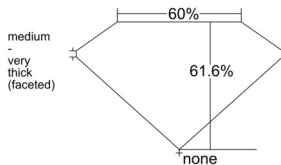

GIA®

FACSIMILE

GIA REPORT 3535472731

Verify this report at GIA.edu

GIA NATURAL DIAMOND DOSSIER®

September 19, 2025
GIA Report Number 3535472731
Shape and Cutting Style ..... Oval Brilliant
Measurements ..... 7.15 x 5.04 x 3.10 mm

GRADING RESULTS

Carat Weight ..... 0.70 carat
Color Grade I
Clarity Grade SI2

ADDITIONAL GRADING INFORMATION

Polish ..... Excellent
Symmetry ..... Very Good
Fluorescence ..... None
Clarity Characteristics ..... Feather
Inscription(s): GIA 3535472731

PROPORTIONS

Profile not to actual proportions

GRADING SCALES

GIA COLOR SCALE		GIA CLARITY SCALE			
COLORLESS	D	VERY VERY SLIGHTLY INCLUDED	FLAWLESS		
	E		INTERNALLY FLAWLESS		
	F		VVS₁		
	NEAR COLORLESS	G	VVS₂		
		H	VERY SLIGHTLY INCLUDED	VS₁	
		I		VS₂	
		FAINT	J	SLIGHTLY INCLUDED	SI₁
			K		SI₂
	L		INCLUDED		I₁
	M			I₂	
N	I₃				
VERT LIGHT	O				
	P				
	Q				
	R				
	LIGHT	S			
		T			
U					
V					
W					
X					
Y					
Z