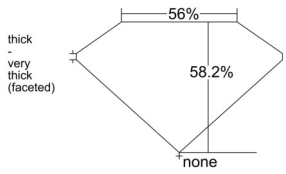

GIA®

FACSIMILE

GIA REPORT 3535453651

Verify this report at GIA.edu

GIA NATURAL DIAMOND DOSSIER®

September 18, 2025
GIA Report Number 3535453651
Shape and Cutting Style ..... Heart Brilliant
Measurements ..... 5.89 x 6.68 x 3.89 mm

GRADING RESULTS

Carat Weight ..... 0.92 carat
Color Grade ..... F
Clarity Grade VS2

ADDITIONAL GRADING INFORMATION

Polish ..... Excellent
Symmetry ..... Excellent
Fluorescence ..... Faint
Clarity Characteristics ..... Crystal
Inscription(s): GIA 3535453651

PROPORTIONS

Profile not to actual proportions

GRADING SCALES

GIA COLOR SCALE		GIA CLARITY SCALE			
COLORLESS	D	VERY VERY SLIGHTLY INCLUDED	FLAWLESS		
	E		INTERNALLY FLAWLESS		
	F	VERY SLIGHTLY INCLUDED	VVS₁		
	G		VVS₂		
	H		VS₁		
	NEAR COLORLESS	I	SLIGHTLY INCLUDED	VS₂	
		J		SI₁	
		FAINT	K	INCLUDED	SI₂
			L		I₁
			M		I₂
VERY LIGHT	N	LIGHT	I₃		
	O				
	P				
	Q				
	R