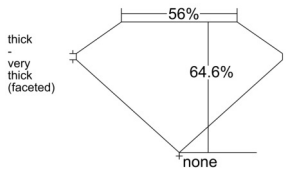

GIA®

FACSIMILE

GIA REPORT 3535397734

Verify this report at GIA.edu

GIA NATURAL DIAMOND DOSSIER®

September 29, 2025
GIA Report Number 3535397734
Shape and Cutting Style ..... Pear Brilliant
Measurements ..... 8.00 x 5.32 x 3.44 mm

GRADING RESULTS

Carat Weight ..... 0.90 carat
Color Grade ..... E
Clarity Grade VS1

ADDITIONAL GRADING INFORMATION

Polish ..... Very Good
Symmetry ..... Excellent
Fluorescence ..... Faint
Clarity Characteristics ..... Indented Natural, Pinpoint
Inspection(s): GIA 3535397734

PROPORTIONS

Profile not to actual proportions

GRADING SCALES

GIA COLOR SCALE		GIA CLARITY SCALE			
COLORLESS	D	VERY VERY SLIGHTLY INCLUDED	FLAWLESS		
	E		INTERNALLY FLAWLESS		
	F	VERY SLIGHTLY INCLUDED	VVS₁		
	G		VVS₂		
	H		VS₁		
	NEAR COLORLESS	I	SLIGHTLY INCLUDED	VS₂	
		J		SI₁	
		FAINT	K	INCLUDED	SI₂
			L		I₁
			M		I₂
VERY LIGHT	N	LIGHT	I₃		
	O				
	P				
	Q				
	R