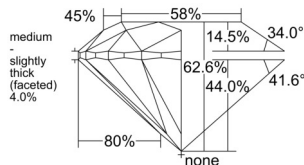

GIA®

FACSIMILE

GIA REPORT 3535354134

Verify this report at GIA.edu

GIA NATURAL DIAMOND DOSSIER®

September 09, 2025
GIA Report Number 3535354134
Shape and Cutting Style ..... Round Brilliant
Measurements ..... 4.38 - 4.41 x 2.75 mm

GRADING RESULTS

Carat Weight ..... 0.32 carat
Color Grade ..... E
Clarity Grade VS1
Cut Grade ..... Excellent

ADDITIONAL GRADING INFORMATION

Polish ..... Excellent
Symmetry ..... Excellent
Fluorescence ..... None
Clarity Characteristics..... Cloud, Crystal, Feather, Pinpoint
Inscription(s): GIA 3535354134

PROPORTIONS

Profile to actual proportions

GRADING SCALES

GIA
COLOR
SCALE

COLORESS	D
	E
	F
	G
	H
	I
	J
NEAR COLORESS	K
	L
FANT	M
	N
	O
	P
VERY LIGHT	Q
	R
	S
	T
	U
	V
	W
	X
	Y
LIGHT	Z

GIA
CLARITY
SCALE

VERY VERY SLIGHTLY INCLUDED	FLAWLESS
	INTERNALLY FLAWLESS
VERY SLIGHTLY INCLUDED	VVS₁
	VVS₂
SLIGHTLY INCLUDED	VS₁
	VS₂
INCLUDED	SI₁
	SI₂
	I₁
	I₂
	I₃

GIA
CUT
SCALE

EXCELLENT
VERY GOOD
GOOD
FAIR
POOR