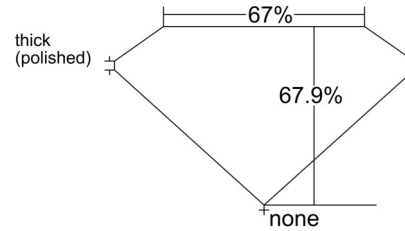

GIA NATURAL DIAMOND GRADING REPORT

September 08, 2025

GIA Report Number 3535329834

Shape and Cutting Style Emerald Cut

Measurements 8.42 x 6.10 x 4.14 mm

GRADING RESULTS

Carat Weight 2.00 carat

Color Grade J

Clarity Grade VS2

ADDITIONAL GRADING INFORMATION

Polish Excellent

Symmetry Excellent

Fluorescence Medium Blue

Inscription(s): GIA 3535329834

Comments: Additional clouds are not shown. Pinpoints are not shown.

PROPORTIONS

Profile not to actual proportions

CLARITY CHARACTERISTICS

KEY TO SYMBOLS*

- Cloud
- Crystal
- Feather

* Red symbols denote internal characteristics (inclusions). Green or black symbols denote external characteristics (blemishes). Diagram is an approximate representation of the diamond, and symbols shown indicate type, position, and approximate size of clarity characteristics. All clarity characteristics may not be shown. Details of finish are not shown.