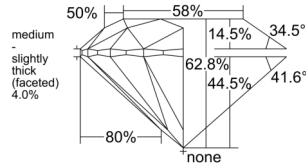

GIA®

FACSIMILE

GIA REPORT 3535279686

Verify this report at GIA.edu

GIA NATURAL DIAMOND DOSSIER®

September 01, 2025
GIA Report Number 3535279686
Shape and Cutting Style ..... Round Brilliant
Measurements ..... 5.37 - 5.40 x 3.38 mm

GRADING RESULTS

Carat Weight ..... 0.60 carat
Color Grade ..... F
Clarity Grade VS2
Cut Grade ..... Excellent

ADDITIONAL GRADING INFORMATION

Polish ..... Excellent
Symmetry ..... Excellent
Fluorescence ..... Medium Blue
Clarity Characteristics ..... Crystal, Cloud
Inscription(s): GIA 3535279686

PROPORTIONS

Profile to actual proportions