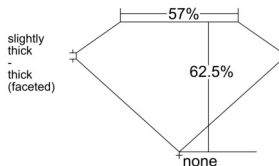

GIA®

FACSIMILE

GIA REPORT 3535279190

Verify this report at GIA.edu

GIA NATURAL DIAMOND DOSSIER®

September 02, 2025
GIA Report Number 3535279190
Shape and Cutting Style ..... Pear Brilliant
Measurements ..... 7.03 x 4.42 x 2.76 mm

GRADING RESULTS

Carat Weight ..... 0.51 carat
Color Grade ..... G
Clarity Grade VVS1

ADDITIONAL GRADING INFORMATION

Polish ..... Excellent
Symmetry ..... Very Good
Fluorescence ..... None
Clarity Characteristics ..... Feather, Surface Graining
Inscription(s): GIA 3535279190

PROPORTIONS

Profile not to actual proportions

GRADING SCALES

GIA COLOR SCALE		GIA CLARITY SCALE	
COLORLESS	D	VERY VERY SLIGHTLY INCLUDED	FLAWLESS
	E		INTERNALLY FLAWLESS
	F		VVS₁
	G		VVS₂
	H		VS₁
	I		VS₂
	J		SI₁
	K		SI₂
	L		I₁
	M		I₂
NEAR COLORLESS	N	SLIGHTLY INCLUDED	I₃
	O		
	P		
	Q		
FAINT	R		
	S		
	T		
	U		
VERT LIGHT	V		
	W		
	X		
	Y		
LIGHT	Z