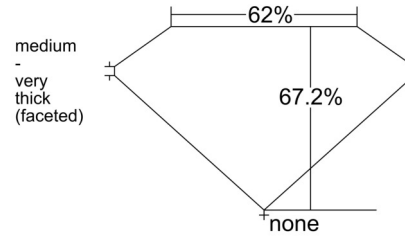

GIA NATURAL DIAMOND GRADING REPORT

September 01, 2025

GIA Report Number 3535243096

Shape and Cutting Style Cushion Modified Brilliant

Measurements 6.82 x 5.17 x 3.48 mm

GRADING RESULTS

Carat Weight 1.01 carat

Color Grade I

Clarity Grade SI1

ADDITIONAL GRADING INFORMATION

Polish Excellent

Symmetry Excellent

Fluorescence Medium Blue

Inscription(s): GIA 3535243096

Comments: Pinpoints are not shown.

PROPORTIONS

Profile not to actual proportions

CLARITY CHARACTERISTICS

KEY TO SYMBOLS*

- Crystal
- ⊗ Cloud
- ∖ Needle

* Red symbols denote internal characteristics (inclusions). Green or black symbols denote external characteristics (blemishes). Diagram is an approximate representation of the diamond, and symbols shown indicate type, position, and approximate size of clarity characteristics. All clarity characteristics may not be shown. Details of finish are not shown.