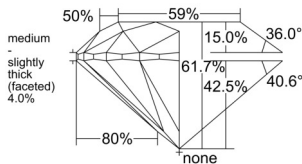

GIA®

FACSIMILE

GIA REPORT 3535224853

Verify this report at GIA.edu

GIA NATURAL DIAMOND DOSSIER®

August 25, 2025
GIA Report Number 3535224853
Shape and Cutting Style ..... Round Brilliant
Measurements ..... 4.70 - 4.74 x 2.91 mm

GRADING RESULTS

Carat Weight ..... 0.40 carat
Color Grade ..... F
Clarity Grade S11
Cut Grade ..... Excellent

ADDITIONAL GRADING INFORMATION

Polish ..... Excellent
Symmetry ..... Excellent
Fluorescence ..... Faint
Clarity Characteristics ..... Crystal, Cloud
Inscription(s): GIA 3535224853

PROPORTIONS

Profile to actual proportions

GRADING SCALES

GIA COLOR SCALE

COLORLESS	D
	E
	F
	G
	H
	I
	J
NEAR COLORLESS	K
	L
FAIN	M
	N
	O
	P
	Q
VERY LIGHT	R
	S
	T
	U
	V
	W
	X
	Y
LIGHT	Z

GIA CLARITY SCALE

	FLAWLESS
	INTERNALLY FLAWLESS
VERY VERY SLIGHTLY INCLUDED	VVS₁
	VVS₂
VERY SLIGHTLY INCLUDED	VS₁
	VS₂
SLIGHTLY INCLUDED	S1₁
	S1₂
INCLUDED	I₁
	I₂
	I₃

GIA CUT SCALE

	EXCELLENT
	VERY GOOD
	GOOD
	FAIR
	POOR