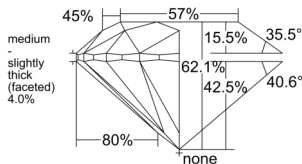

GIA®

FACSIMILE

GIA REPORT 3535198873

Verify this report at GIA.edu

GIA NATURAL DIAMOND DOSSIER®

August 22, 2025
GIA Report Number 3535198873
Shape and Cutting Style ..... Round Brilliant
Measurements ..... 5.39 - 5.43 x 3.36 mm

GRADING RESULTS

Carat Weight ..... 0.61 carat
Color Grade ..... M
Clarity Grade VS1
Cut Grade ..... Excellent

ADDITIONAL GRADING INFORMATION

Polish ..... Excellent
Symmetry ..... Excellent
Fluorescence ..... Faint
Clarity Characteristics ..... Crystal, Needle
Inscription(s): GIA 3535198873

PROPORTIONS

Profile to actual proportions