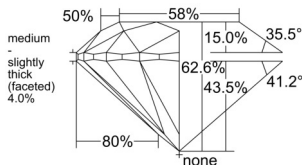

GIA®

FACSIMILE

GIA REPORT 3535136219

Verify this report at GIA.edu

GIA NATURAL DIAMOND DOSSIER®

August 16, 2025
GIA Report Number 3535136219
Shape and Cutting Style ..... Round Brilliant
Measurements ..... 4.89 - 4.92 x 3.07 mm

GRADING RESULTS

Carat Weight ..... 0.45 carat
Color Grade ..... E
Clarity Grade VVS1
Cut Grade ..... Excellent

ADDITIONAL GRADING INFORMATION

Polish ..... Excellent
Symmetry ..... Excellent
Fluorescence ..... Medium Blue
Clarity Characteristics ..... Pinpoint, Feather
Inscription(s): GIA 3535136219

PROPORTIONS

GRADING SCALES

GIA COLOR SCALE

COLORESS	D
	E
	F
	G
	H
	I
	J
NEAR COLORESS	K
	L
FANIT	M
	N
	O
	P
	Q
VERY LIGHT	R
	S
	T
	U
	V
	W
	X
	Y
LIGHT	Z

GIA CLARITY SCALE

VERY VERY SLIGHTLY INCLUDED	FLAWLESS
	INTERNALLY FLAWLESS
VERY SLIGHTLY INCLUDED	VVS₁
	VVS₂
SLIGHTLY INCLUDED	VS₁
	VS₂
INCLUDED	SI₁
	SI₂
	I₁
	I₂
	I₃

GIA CUT SCALE

EXCELLENT
VERY GOOD
GOOD
FAIR
POOR