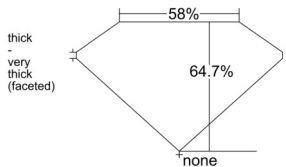

GIA®

FACSIMILE

GIA REPORT 3535076324

Verify this report at GIA.edu

GIA NATURAL DIAMOND DOSSIER®

August 08, 2025
GIA Report Number 3535076324
Shape and Cutting Style ..... Oval Brilliant
Measurements ..... 6.16 x 4.36 x 2.82 mm

GRADING RESULTS

Carat Weight ..... 0.50 carat
Color Grade ..... D
Clarity Grade VS1

ADDITIONAL GRADING INFORMATION

Polish ..... Very Good
Symmetry ..... Very Good
Fluorescence ..... Strong Blue
Clarity Characteristics ..... Crystal, Needle
Inscription(s): GIA 3535076324

PROPORTIONS

Profile not to actual proportions

GRADING SCALES

GIA COLOR SCALE		GIA CLARITY SCALE	
COLORLESS	D	VERY VERY SLIGHTLY INCLUDED	FLAWLESS
	E		INTERNALLY FLAWLESS
	F		VVS₁
	G		VVS₂
	H		VS₁
	I		VS₂
	J		SI₁
	K		SI₂
	L		I₁
	M		I₂
NEAR COLORLESS	N	SLIGHTLY INCLUDED	I₃
	O		
	P		
	Q		
FAINT	R		
	S		
	T		
	U		
VERY LIGHT	V		
	W		
	X		
	Y		
LIGHT	Z