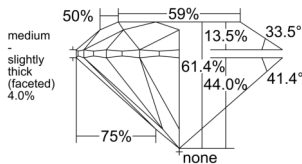

GIA®

FACSIMILE

GIA REPORT 3535011247

Verify this report at GIA.edu

GIA NATURAL DIAMOND DOSSIER®

August 02, 2025
GIA Report Number 3535011247
Shape and Cutting Style ..... Round Brilliant
Measurements ..... 5.84 - 5.88 x 3.60 mm

GRADING RESULTS

Carat Weight ..... 0.76 carat
Color Grade I
Clarity Grade S11
Cut Grade ..... Excellent

ADDITIONAL GRADING INFORMATION

Polish ..... Excellent
Symmetry ..... Excellent
Fluorescence ..... Faint
Clarity Characteristics ..... Feather
Inscription(s): GIA 3535011247

PROPORTIONS

Profile to actual proportions