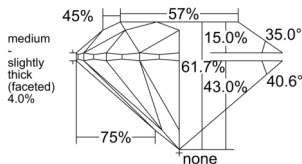

GIA®

FACSIMILE

GIA REPORT 3525798444

Verify this report at GIA.edu

GIA NATURAL DIAMOND DOSSIER®

July 14, 2025
GIA Report Number 3525798444
Shape and Cutting Style ..... Round Brilliant
Measurements ..... 5.22 - 5.25 x 3.23 mm

GRADING RESULTS

Carat Weight ..... 0.55 carat
Color Grade ..... F
Clarity Grade S11
Cut Grade ..... Excellent

ADDITIONAL GRADING INFORMATION

Polish ..... Excellent
Symmetry ..... Excellent
Fluorescence ..... None
Clarity Characteristics ..... Crystal, Cloud
Inscription(s): GIA 3525798444

PROPORTIONS

Profile to actual proportions

GRADING SCALES

GIA COLOR SCALE	GIA CLARITY SCALE	GIA CUT SCALE
COLOURLESS	FLAWLESS	EXCELLENT
D	INTERNALLY FLAWLESS	
E	VVS₁	VERY GOOD
F		
G	VS₁	GOOD
H		
I	SI₁	FAIR
J		
K	I₁	POOR
L		
M	I₂	
N	I₃	
O		
P		
Q		
R		
S		
T		
U		
V		
W		
X		
Y		
Z