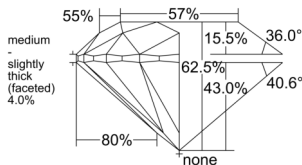

GIA®

FACSIMILE

GIA REPORT 3525660946

Verify this report at GIA.edu

GIA NATURAL DIAMOND DOSSIER®

July 08, 2025
GIA Report Number 3525660946
Shape and Cutting Style ..... Round Brilliant
Measurements ..... 5.76 - 5.81 x 3.61 mm

GRADING RESULTS

Carat Weight ..... 0.75 carat
Color Grade ..... E
Clarity Grade VVS2
Cut Grade ..... Excellent

ADDITIONAL GRADING INFORMATION

Polish ..... Excellent
Symmetry ..... Excellent
Fluorescence ..... Strong Blue
Clarity Characteristics ..... Pinpoint, Cloud
Inscription(s): GIA 3525660946

PROPORTIONS

Profile to actual proportions