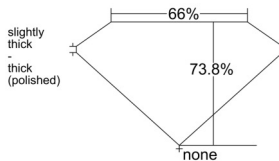

GIA®

FACSIMILE

GIA REPORT 3525587527

Verify this report at GIA.edu

GIA NATURAL DIAMOND DOSSIER®

June 25, 2025
GIA Report Number 3525587527
Shape and Cutting Style ..... Square Modified Brilliant
Measurements ..... 4.61 x 4.41 x 3.25 mm

GRADING RESULTS

Carat Weight ..... 0.58 carat
Color Grade ..... J
Clarity Grade VS2

ADDITIONAL GRADING INFORMATION

Polish ..... Excellent
Symmetry ..... Very Good
Fluorescence ..... None
Clarity Characteristics ..... Crystal, Cloud
Inscription(s): GIA 3525587527

PROPORTIONS

Profile not to actual proportions

GRADING SCALES

GIA COLOR SCALE		GIA CLARITY SCALE	
COLORLESS	D	VERY VERY SLIGHTLY INCLUDED	FLAWLESS
	E		INTERNALLY FLAWLESS
	F		VVS₁
	G		VVS₂
	H		VS₁
	I		VS₂
	J		SI₁
	K		SI₂
	L		I₁
	M		I₂
NEAR COLORLESS	N	SLIGHTLY INCLUDED	I₃
	O		
	P		
	Q		
FAINT	R	INCLUDED	
	S		
	T		
	U		
VERY LIGHT	V		
	W		
	X		
	Y		
LIGHT	Z