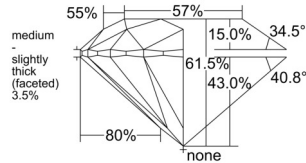

GIA®

FACSIMILE

GIA REPORT 3525577331

Verify this report at GIA.edu

GIA NATURAL DIAMOND DOSSIER®

June 21, 2025
GIA Report Number 3525577331
Shape and Cutting Style ..... Round Brilliant
Measurements ..... 4.57 - 4.59 x 2.82 mm

GRADING RESULTS

Carat Weight ..... 0.36 carat
Color Grade ..... H
Clarity Grade VVS2
Cut Grade ..... Excellent

ADDITIONAL GRADING INFORMATION

Polish ..... Excellent
Symmetry ..... Excellent
Fluorescence ..... None
Clarity Characteristics ..... Cloud
Inscription(s): GIA 3525577331

PROPORTIONS

GRADING SCALES

GIA COLOR SCALE	GIA CLARITY SCALE	GIA CUT SCALE	
D	FLAWLESS	EXCELLENT	
E	INTERNALLY FLAWLESS		
F		VVS₁	VERY GOOD
G	VVS₂		
H	VS₁	GOOD	
I	VS₂		
J	SI₁	FAIR	
K	SI₂		
L	I₁	POOR	
M	I₂		
N	I₃		
O			
P			
Q			
R			
S			
T			
U			
V			
W			
X			
Y			
Z