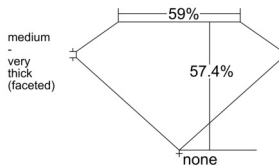

GIA®

FACSIMILE

GIA REPORT 3525519838

Verify this report at GIA.edu

GIA NATURAL DIAMOND DOSSIER®

June 18, 2025
GIA Report Number 3525519838
Shape and Cutting Style ..... Heart Brilliant
Measurements ..... 5.35 x 6.35 x 3.65 mm

GRADING RESULTS

Carat Weight ..... 0.75 carat
Color Grade ..... D
Clarity Grade VS1

ADDITIONAL GRADING INFORMATION

Polish ..... Excellent
Symmetry ..... Excellent
Fluorescence ..... Faint
Clarity Characteristics..... Feather, Needle
Inscription(s): GIA 3525519838

PROPORTIONS

Profile not to actual proportions

GRADING SCALES

GIA COLOR SCALE		GIA CLARITY SCALE			
COLORLESS	D	VERY VERY SLIGHTLY INCLUDED	FLAWLESS		
	E		INTERNALLY FLAWLESS		
	F	VERY SLIGHTLY INCLUDED	VVS₁		
	G		VVS₂		
	H		VS₁		
	NEAR COLORLESS	I	SLIGHTLY INCLUDED	VS₂	
		J		SI₁	
		FAINT	K	INCLUDED	SI₂
			L		I₁
			M		I₂
VERT LIGHT	N	LIGHT	I₃		
	O				
	P				
	Q				
	R