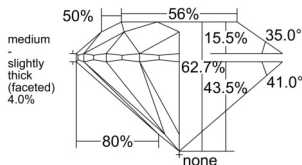

GIA®

FACSIMILE

GIA REPORT 3525397023

Verify this report at GIA.edu

GIA NATURAL DIAMOND DOSSIER®

June 06, 2025
GIA Report Number 3525397023
Shape and Cutting Style ..... Round Brilliant
Measurements ..... 5.64 - 5.68 x 3.55 mm

GRADING RESULTS

Carat Weight ..... 0.70 carat
Color Grade ..... H
Clarity Grade VVS2
Cut Grade ..... Excellent

ADDITIONAL GRADING INFORMATION

Polish ..... Excellent
Symmetry ..... Excellent
Fluorescence ..... None
Clarity Characteristics ..... Pinpoint, Feather, Cloud
Inscription(s): GIA 3525397023

PROPORTIONS

Profile to actual proportions

GRADING SCALES

GIA COLOR SCALE	GIA CLARITY SCALE	GIA CUT SCALE	
D	FLAWLESS	EXCELLENT	
E	INTERNALLY FLAWLESS		
F		VVS₁	VERY GOOD
G	VVS₂		
H	VS₁	GOOD	
I	VS₂		
J	SI₁	FAIR	
K	SI₂		
L	I₁	POOR	
M	I₂		
N	I₃		
O			
P			
Q			
R			
S			
T			
U			
V			
W			
X			
Y			
Z