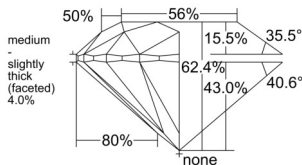

GIA®

FACSIMILE

GIA REPORT 3525167281

Verify this report at GIA.edu

GIA NATURAL DIAMOND DOSSIER®

May 15, 2025
GIA Report Number 3525167281
Shape and Cutting Style ..... Round Brilliant
Measurements ..... 5.45 - 5.49 x 3.42 mm

GRADING RESULTS

Carat Weight ..... 0.63 carat
Color Grade ..... M
Clarity Grade S11
Cut Grade ..... Excellent

ADDITIONAL GRADING INFORMATION

Polish ..... Excellent
Symmetry ..... Excellent
Fluorescence ..... Faint
Clarity Characteristics ..... Crystal, Cloud
Inscription(s): GIA 3525167281

PROPORTIONS

GRADING SCALES

GIA COLOR SCALE

COLORESS	D
	E
	F
	G
	H
	I
	J
NEAR COLORESS	K
	L
FAINTE	M
	N
	O
	P
	Q
VERY LIGHT	R
	S
	T
	U
	V
	W
	X
	Y
LIGHT	Z

GIA CLARITY SCALE

FLAWLESS	INTERNAL FLAWLESS	
		FLAWLESS
VERY VERY SLIGHTLY INCLUDED	VVS₁	
	VVS₂	
VERY SLIGHTLY INCLUDED	VS₁	
	VS₂	
SLIGHTLY INCLUDED	SI₁	
	SI₂	
INCLUDED	I₁	
	I₂	
	I₃	

GIA CUT SCALE

EXCELLENT
VERY GOOD
GOOD
FAIR
POOR