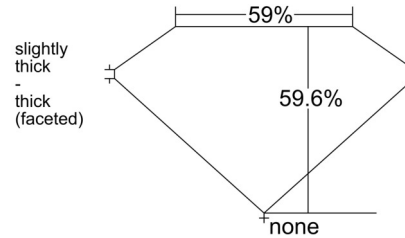

GIA NATURAL DIAMOND GRADING REPORT

April 29, 2025  
 GIA Report Number ..... 3515983399  
 Shape and Cutting Style ..... Oval Brilliant  
 Measurements ..... 8.42 x 5.67 x 3.38 mm

GRADING RESULTS

Carat Weight ..... 1.01 carat  
 Color Grade ..... E  
 Clarity Grade ..... SI1

PROPORTIONS

Profile not to actual proportions

CLARITY CHARACTERISTICS

KEY TO SYMBOLS\*

- Crystal
- ~ Feather

\* Red symbols denote internal characteristics (inclusions). Green or black symbols denote external characteristics (blemishes). Diagram is an approximate representation of the diamond, and symbols shown indicate type, position, and approximate size of clarity characteristics. All clarity characteristics may not be shown. Details of finish are not shown.