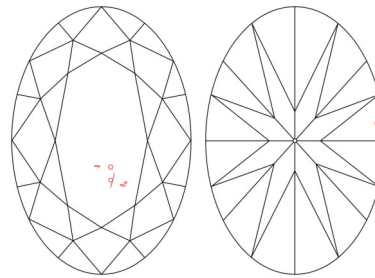

GIA NATURAL DIAMOND GRADING REPORT

April 29, 2025  
 GIA Report Number ..... 3515983399  
 Shape and Cutting Style ..... Oval Brilliant  
 Measurements ..... 8.42 x 5.67 x 3.38 mm

GRADING RESULTS

Carat Weight ..... 1.01 carat  
 Color Grade ..... E  
 Clarity Grade ..... SI1

PROPORTIONS

Profile not to actual proportions

CLARITY CHARACTERISTICS

KEY TO SYMBOLS\*

- Crystal
- ~ Feather

\* Red symbols denote internal characteristics (inclusions). Green or black symbols denote external characteristics (blemishes). Diagram is an approximate representation of the diamond, and symbols shown indicate type, position, and approximate size of clarity characteristics. All clarity characteristics may not be shown. Details of finish are not shown.