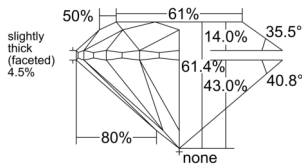

GIA®

FACSIMILE

GIA REPORT 3515853024

Verify this report at GIA.edu

GIA NATURAL DIAMOND DOSSIER®

April 10, 2025
GIA Report Number 3515853024
Shape and Cutting Style ..... Round Brilliant
Measurements ..... 4.70 - 4.72 x 2.89 mm

GRADING RESULTS

Carat Weight ..... 0.40 carat
Color Grade ..... H
Clarity Grade S11
Cut Grade ..... Excellent

ADDITIONAL GRADING INFORMATION

Polish ..... Excellent
Symmetry ..... Excellent
Fluorescence ..... None
Clarity Characteristics..... Crystal, Cloud, Feather
Inscription(s): GIA 3515853024

PROPORTIONS

Profile to actual proportions