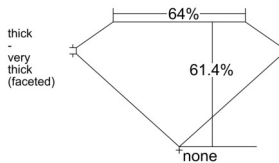

GIA®

FACSIMILE

GIA REPORT 3515606956

Verify this report at GIA.edu

GIA NATURAL DIAMOND DOSSIER®

March 13, 2025
GIA Report Number 3515606956
Shape and Cutting Style ..... Oval Brilliant
Measurements ..... 7.34 x 4.81 x 2.95 mm

GRADING RESULTS

Carat Weight ..... 0.70 carat
Color Grade ..... K
Clarity Grade SI1

ADDITIONAL GRADING INFORMATION

Polish ..... Excellent
Symmetry ..... Very Good
Fluorescence ..... Faint
Clarity Characteristics ..... Feather
Inscription(s): GIA 3515606956

PROPORTIONS

Profile not to actual proportions

GRADING SCALES

GIA COLOR SCALE		GIA CLARITY SCALE			
COLORLESS	D	VERY VERY SLIGHTLY INCLUDED	FLAWLESS		
	E		INTERNALLY FLAWLESS		
	F	VERY SLIGHTLY INCLUDED	VVS₁		
	G		VVS₂		
	H		VS₁		
	NEAR COLORLESS	I	SLIGHTLY INCLUDED	VS₂	
		J		SI₁	
		FAINT	K	INCLUDED	SI₂
			L		I₁
			M		I₂
VERT LIGHT	N	INCLUDED	I₃		
	O				
	P				
	Q				
	R				
LIGHT	S				
	T				
	U				
	V				
	W				
	X				
Y					
Z