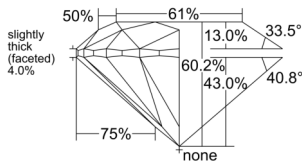

GIA®

FACSIMILE

GIA REPORT 3515341701

Verify this report at GIA.edu

GIA NATURAL DIAMOND DOSSIER®

February 03, 2025
GIA Report Number 3515341701
Shape and Cutting Style ..... Round Brilliant
Measurements ..... 5.39 - 5.45 x 3.26 mm

GRADING RESULTS

Carat Weight ..... 0.60 carat
Color Grade ..... E
Clarity Grade VS2
Cut Grade ..... Excellent

ADDITIONAL GRADING INFORMATION

Polish ..... Excellent
Symmetry ..... Very Good
Fluorescence ..... Medium Blue
Clarity Characteristics ..... Crystal
Inscription(s): GIA 3515341701

PROPORTIONS

Profile to actual proportions