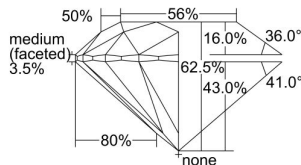

GIA®

FACSIMILE

GIA REPORT 3495428801

Verify this report at GIA.edu

GIA NATURAL DIAMOND DOSSIER®

May 28, 2024
GIA Report Number 3495428801
Shape and Cutting Style ..... Round Brilliant
Measurements ..... 4.40 - 4.41 x 2.75 mm

GRADING RESULTS

Carat Weight ..... 0.32 carat
Color Grade I
Clarity Grade VS1
Cut Grade ..... Excellent

ADDITIONAL GRADING INFORMATION

Polish ..... Excellent
Symmetry ..... Excellent
Fluorescence ..... Faint
Clarity Characteristics ..... Crystal, Cloud, Pinpoint
Inscription(s): GIA 3495428801

PROPORTIONS

Profile to actual proportions

GRADING SCALES

GIA COLOR SCALE	GIA CLARITY SCALE	GIA CUT SCALE
COLOURLESS	FLAWLESS	EXCELLENT
D	INTERNALLY FLAWLESS	
E	VVS₁	VERY GOOD
F		
G	VVS₂	
H	VS₁	GOOD
I		
J	VS₂	
K	SI₁	FAIR
L		
M	SI₂	
N	I₁	POOR
O		
P	I₂	
Q	I₃	
R		
S		
T		
U		
V		
W		
X		
Y		
Z