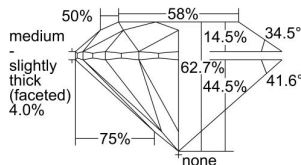

GIA®

FACSIMILE

GIA REPORT

3485869968

Verify this report at GIA.edu

GIA NATURAL DIAMOND DOSSIER®

March 27, 2024

GIA Report Number 3485869968

Shape and Cutting Style ..... Round Brilliant

Measurements ..... 5.42 - 5.46 x 3.41 mm

GRADING RESULTS

Carat Weight ..... 0.62 carat

Color Grade ..... H

Clarity Grade VS1

Cut Grade ..... Excellent

ADDITIONAL GRADING INFORMATION

Polish ..... Excellent

Symmetry ..... Excellent

Fluorescence ..... Strong Blue

Clarity Characteristics ..... Crystal

Inscription(s): GIA 3485869968

PROPORTIONS

Profile to actual proportions

GRADING SCALES

GIA COLOR SCALE

COLOURESS	D
	E
	F
	G
	H
	I
	J
NEAR COLOURESS	K
	L
FAINT	M
	N
	O
	P
	Q
VERY LIGHT	R
	S
	T
	U
	V
	W
	X
	Y
LIGHT	Z

GIA CLARITY SCALE

FLAWLESS	VERY VERY SLIGHTLY INCLUDED	VVS₁	VVS₂	VS₁	VS₂	SLIGHTLY INCLUDED	SI₁	SI₂	I₁	I₂	I₃	
												VERY SLIGHTLY INCLUDED
INTERNALLY FLAWLESS												

GIA CUT SCALE

EXCELLENT
VERY GOOD
GOOD
FAIR
POOR