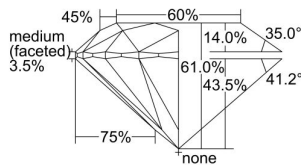

GIA®

FACSIMILE

GIA REPORT 3425470414

Verify this report at GIA.edu

GIA NATURAL DIAMOND DOSSIER®

February 24, 2022
GIA Report Number 3425470414
Shape and Cutting Style ..... Round Brilliant
Measurements ..... 4.41 - 4.43 x 2.70 mm

GRADING RESULTS

Carat Weight ..... 0.32 carat
Color Grade ..... H
Clarity Grade VVS2
Cut Grade ..... Excellent

ADDITIONAL GRADING INFORMATION

Polish ..... Excellent
Symmetry ..... Excellent
Fluorescence ..... Strong Blue
Clarity Characteristics ..... Cloud, Pinpoint
Inscription(s): GIA 3425470414

PROPORTIONS

Profile to actual proportions

GRADING SCALES

GIA COLOR SCALE

COLORLESS	D
	E
	F
	G
	H
	I
	J
NEAR COLORLESS	K
	L
Faint	M
	N
	O
	P
	Q
	R
	S
	T
	U
	V
	W
	X
	Y
LIGHT	Z

GIA CLARITY SCALE

FLAWLESS	INTERNAL FLAWLESS	EXCELLENT	
VERY VERY SLIGHTLY INCLUDED	VVS₁	VERY GOOD	
	VVS₂		
VERY SLIGHTLY INCLUDED	VS₁	GOOD	
	VS₂		
SLIGHTLY INCLUDED	SI₁	FAIR	
	SI₂		
INCLUDED	I₁	POOR	
	I₂		
	I₃