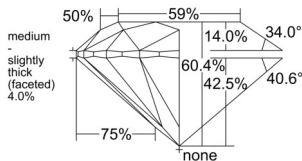

GIA®

FACSIMILE

GIA REPORT 2558669719

Verify this report at GIA.edu

GIA NATURAL DIAMOND DOSSIER®

July 07, 2026
GIA Report Number 2558669719
Shape and Cutting Style ..... Round Brilliant
Measurements ..... 5.11 - 5.13 x 3.09 mm

GRADING RESULTS

Carat Weight ..... 0.50 carat
Color Grade I
Clarity Grade VS2
Cut Grade ..... Excellent

ADDITIONAL GRADING INFORMATION

Polish ..... Excellent
Symmetry ..... Excellent
Fluorescence ..... Faint
Clarity Characteristics ..... Cloud, Crystal, Feather
Inscription(s): GIA 2558669719

PROPORTIONS

Profile to actual proportions

GRADING SCALES

GIA COLOR SCALE	GIA CLARITY SCALE	GIA CUT SCALE	
D	FLAWLESS	EXCELLENT	
E	INTERNALLY FLAWLESS		
F		VVS₁	VERY GOOD
G	VVS₂		
H	VS₁	GOOD	
I	VS₂		
J	SI₁	FAIR	
K	SI₂		
L	I₁	POOR	
M	I₂		
N	I₃		
O			
P			
Q			
R			
S			
T			
U			
V			
W			
X			
Y			
Z