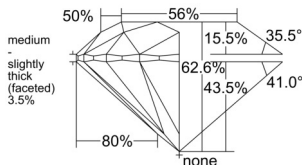

GIA®

FACSIMILE

GIA REPORT 2558643618

Verify this report at GIA.edu

GIA NATURAL DIAMOND DOSSIER®

July 03, 2026
GIA Report Number 2558643618
Shape and Cutting Style ..... Round Brilliant
Measurements ..... 5.24 - 5.26 x 3.29 mm

GRADING RESULTS

Carat Weight ..... 0.55 carat
Color Grade ..... E
Clarity Grade VS1
Cut Grade ..... Excellent

ADDITIONAL GRADING INFORMATION

Polish ..... Excellent
Symmetry ..... Excellent
Fluorescence ..... Faint
Clarity Characteristics ..... Crystal, Cloud
Inscription(s): GIA 2558643618

PROPORTIONS

Profile to actual proportions