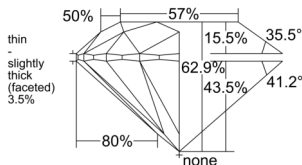

GIA®

FACSIMILE

GIA REPORT 2558592686

Verify this report at GIA.edu

GIA NATURAL DIAMOND DOSSIER®

June 27, 2026
GIA Report Number 2558592686
Shape and Cutting Style ..... Round Brilliant
Measurements ..... 5.64 - 5.68 x 3.56 mm

GRADING RESULTS

Carat Weight ..... 0.70 carat
Color Grade ..... H
Clarity Grade VVS1
Cut Grade ..... Excellent

ADDITIONAL GRADING INFORMATION

Polish ..... Excellent
Symmetry ..... Excellent
Fluorescence ..... None
Clarity Characteristics..... Cloud, Pinpoint, Feather, Indented
Natural

Inscription(s): GIA 2558592686

PROPORTIONS

Profile to actual proportions