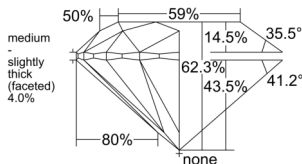

GIA®

FACSIMILE

GIA REPORT 2558583058

Verify this report at GIA.edu

GIA NATURAL DIAMOND DOSSIER®

June 26, 2026
GIA Report Number 2558583058
Shape and Cutting Style ..... Round Brilliant
Measurements ..... 4.31 - 4.34 x 2.70 mm

GRADING RESULTS

Carat Weight ..... 0.31 carat
Color Grade ..... E
Clarity Grade S11
Cut Grade ..... Excellent

ADDITIONAL GRADING INFORMATION

Polish ..... Excellent
Symmetry ..... Excellent
Fluorescence ..... None
Clarity Characteristics ..... Cloud
Inscription(s): GIA 2558583058

PROPORTIONS

GRADING SCALES

GIA COLOR SCALE	GIA CLARITY SCALE	GIA CUT SCALE	
D	FLAWLESS	EXCELLENT	
E	INTERNALLY FLAWLESS		
F		VVS₁	VERY GOOD
G	VVS₂		
H	VS₁	GOOD	
I	VS₂		
J	S1₁	FAIR	
K	S1₂		
L	I₁	POOR	
M	I₂		
N	I₃		
O			
P			
Q			
R			
S			
T			
U			
V			
W			
X			
Y			
Z