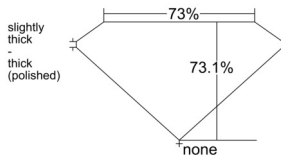

GIA®

FACSIMILE

GIA REPORT 2558500636

Verify this report at GIA.edu

GIA NATURAL DIAMOND DOSSIER®

June 22, 2026
GIA Report Number 2558500636
Shape and Cutting Style ..... Square Modified Brilliant
Measurements ..... 4.58 x 4.41 x 3.22 mm

GRADING RESULTS

Carat Weight ..... 0.51 carat
Color Grade ..... F
Clarity Grade VVS1

ADDITIONAL GRADING INFORMATION

Polish ..... Excellent
Symmetry ..... Excellent
Fluorescence ..... None
Clarity Characteristics ..... Pinpoint, Feather
Inscription(s): GIA 2558500636

PROPORTIONS

Profile not to actual proportions

GRADING SCALES

GIA COLOR SCALE		GIA CLARITY SCALE			
COLORLESS	D	VERY VERY SLIGHTLY INCLUDED	FLAWLESS		
	E		INTERNALLY FLAWLESS		
	F	VERY SLIGHTLY INCLUDED	VVS₁		
	G		VVS₂		
	H		VS₁		
	NEAR COLORLESS	I	SLIGHTLY INCLUDED	VS₂	
		J		SI₁	
		FAINT	K	INCLUDED	SI₂
			L		I₁
			M		I₂
VERT LIGHT	N	LIGHT	I₃		
	O				
	P				
	Q				
	R