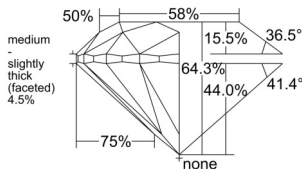

GIA®

FACSIMILE

GIA REPORT 2558469101

Verify this report at GIA.edu

GIA NATURAL DIAMOND DOSSIER®

June 11, 2026
GIA Report Number 2558469101
Shape and Cutting Style ..... Round Brilliant
Measurements ..... 4.60 - 4.66 x 2.98 mm

GRADING RESULTS

Carat Weight ..... 0.40 carat
Color Grade ..... G
Clarity Grade VS1
Cut Grade ..... Very Good

ADDITIONAL GRADING INFORMATION

Polish ..... Excellent
Symmetry ..... Very Good
Fluorescence ..... None
Clarity Characteristics..... Indented Natural, Pinpoint
Inscription(s): GIA 2558469101

PROPORTIONS

GRADING SCALES

GIA COLOR SCALE

COLORLESS	D
	E
	F
	G
	H
	I
	J
NEAR COLORLESS	K
	L
FAIN	M
	N
	O
	P
VERY LIGHT	Q
	R
	S
	T
	U
	V
LIGHT	W
	X
	Y
	Z

GIA CLARITY SCALE

FLAWLESS	INTERNAL FLAWLESS	
		FLAWLESS
VERY VERY SLIGHTLY INCLUDED	VVS₁	
	VVS₂	
VERY SLIGHTLY INCLUDED	VS₁	
	VS₂	
SLIGHTLY INCLUDED	SI₁	
	SI₂	
INCLUDED	I₁	
	I₂	
	I₃	

GIA CUT SCALE

EXCELLENT
VERY GOOD
GOOD
FAIR
POOR