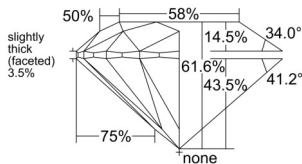

GIA®

FACSIMILE

GIA REPORT 2558456954

Verify this report at GIA.edu

GIA NATURAL DIAMOND DOSSIER®

June 11, 2026
GIA Report Number 2558456954
Shape and Cutting Style ..... Round Brilliant
Measurements ..... 5.15 - 5.18 x 3.18 mm

GRADING RESULTS

Carat Weight ..... 0.52 carat
Color Grade ..... F
Clarity Grade VS2
Cut Grade ..... Excellent

ADDITIONAL GRADING INFORMATION

Polish ..... Excellent
Symmetry ..... Excellent
Fluorescence ..... None
Clarity Characteristics ..... Cloud, Crystal
Inscription(s): GIA 2558456954

PROPORTIONS

Profile to actual proportions