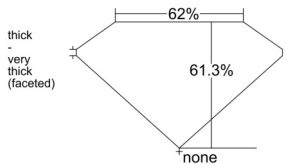

GIA®

FACSIMILE

GIA REPORT 2558411576

Verify this report at GIA.edu

GIA NATURAL DIAMOND DOSSIER®

June 04, 2026
GIA Report Number 2558411576
Shape and Cutting Style ..... Oval Brilliant
Measurements ..... 7.29 x 5.16 x 3.17 mm

GRADING RESULTS

Carat Weight ..... 0.82 carat
Color Grade ..... K
Clarity Grade VS1

ADDITIONAL GRADING INFORMATION

Polish ..... Very Good
Symmetry ..... Very Good
Fluorescence ..... None
Clarity Characteristics ..... Cloud
Inscription(s): GIA 2558411576

PROPORTIONS

Profile not to actual proportions

GRADING SCALES

GIA COLOR SCALE		GIA CLARITY SCALE			
COLORLESS	D	VERY VERY SLIGHTLY INCLUDED	FLAWLESS		
	E		INTERNALLY FLAWLESS		
	F	VERY SLIGHTLY INCLUDED	VS₁		
	G		VS₂		
	H		VS₁		
	NEAR COLORLESS	I	SLIGHTLY INCLUDED	VS₂	
		J		SI₁	
		FAINT	K	INCLUDED	SI₂
			L		I₁
			M		I₂
VERT LIGHT	N	LIGHT	I₃		
	O				
	P				
	Q				
	R				
	S				
	T				
U					
V					
W					
X					
Y					
Z