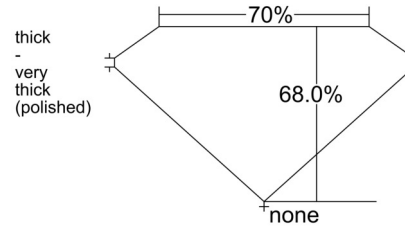

GIA NATURAL DIAMOND GRADING REPORT

May 27, 2026
 GIA Report Number 2558359818
 Shape and Cutting Style Square Emerald Cut
 Measurements 5.55 x 5.38 x 3.66 mm

GRADING RESULTS

Carat Weight 1.01 carat
 Color Grade H
 Clarity Grade VVS2

ADDITIONAL GRADING INFORMATION

Polish Excellent
 Symmetry Very Good
 Fluorescence None
 Inscription(s): GIA 2558359818

Comments: Additional clouds are not shown. Pinpoints are not shown.

PROPORTIONS

Profile not to actual proportions

CLARITY CHARACTERISTICS

KEY TO SYMBOLS*

- Cloud
- Feather

* Red symbols denote internal characteristics (inclusions). Green or black symbols denote external characteristics (blemishes). Diagram is an approximate representation of the diamond, and symbols shown indicate type, position, and approximate size of clarity characteristics. All clarity characteristics may not be shown. Details of finish are not shown.