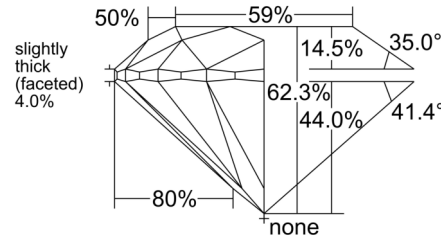

GIA NATURAL DIAMOND GRADING REPORT

May 28, 2026  
 GIA Report Number ..... 2558359337  
 Shape and Cutting Style ..... Round Brilliant  
 Measurements ..... 7.06 - 7.10 x 4.41 mm

GRADING RESULTS

Carat Weight ..... 1.37 carat  
 Color Grade ..... H  
 Clarity Grade ..... VS1  
 Cut Grade ..... Excellent

PROPORTIONS

Profile to actual proportions

CLARITY CHARACTERISTICS

KEY TO SYMBOLS\*

- Crystal
- ∖ Needle

\* Red symbols denote internal characteristics (inclusions). Green or black symbols denote external characteristics (blemishes). Diagram is an approximate representation of the diamond, and symbols shown indicate type, position, and approximate size of clarity characteristics. All clarity characteristics may not be shown. Details of finish are not shown.