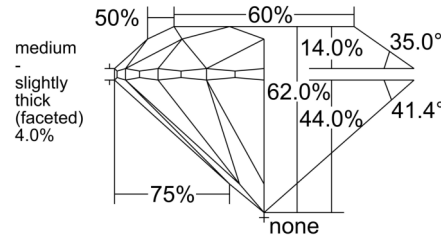

GIA NATURAL DIAMOND GRADING REPORT

May 26, 2026  
 GIA Report Number ..... 2558304649  
 Shape and Cutting Style ..... Round Brilliant  
 Measurements ..... 6.43 - 6.47 x 4.00 mm

GRADING RESULTS

Carat Weight ..... 1.03 carat  
 Color Grade ..... H  
 Clarity Grade ..... VS2  
 Cut Grade ..... Excellent

PROPORTIONS

Profile to actual proportions

CLARITY CHARACTERISTICS

KEY TO SYMBOLS\*

-  Cloud
-  Feather
-  Crystal
-  Knot
-  Needle

\* Red symbols denote internal characteristics (inclusions). Green or black symbols denote external characteristics (blemishes). Diagram is an approximate representation of the diamond, and symbols shown indicate type, position, and approximate size of clarity characteristics. All clarity characteristics may not be shown. Details of finish are not shown.