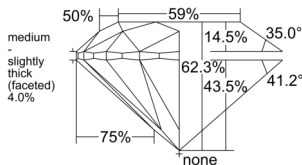

GIA®

FACSIMILE

GIA REPORT 2558262322

Verify this report at GIA.edu

GIA NATURAL DIAMOND DOSSIER®

May 16, 2026
GIA Report Number 2558262322
Shape and Cutting Style ..... Round Brilliant
Measurements ..... 5.19 - 5.21 x 3.24 mm

GRADING RESULTS

Carat Weight ..... 0.54 carat
Color Grade ..... M
Clarity Grade S11
Cut Grade ..... Excellent

ADDITIONAL GRADING INFORMATION

Polish ..... Excellent
Symmetry ..... Excellent
Fluorescence ..... None
Clarity Characteristics..... Crystal, Cloud, Needle
Inscription(s): GIA 2558262322

PROPORTIONS

Profile to actual proportions