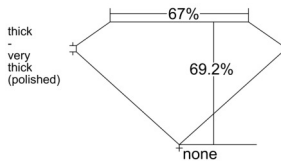

GIA®

FACSIMILE

GIA REPORT 2558242099

Verify this report at GIA.edu

GIA NATURAL DIAMOND DOSSIER®

May 12, 2026
GIA Report Number 2558242099
Shape and Cutting Style ..... **Cut-Cornered Rectangular Modified Brilliant**
Measurements ..... 5.85 x 4.17 x 2.89 mm

GRADING RESULTS

Carat Weight ..... 0.60 carat
Color Grade ..... E
Clarity Grade VS1

ADDITIONAL GRADING INFORMATION

Polish ..... Excellent
Symmetry ..... Very Good
Fluorescence ..... Medium Blue
Clarity Characteristics..... Crystal, Cavity, Pinpoint
Inscription(s): GIA 2558242099

PROPORTIONS

Profile not to actual proportions

GRADING SCALES

GIA COLOR SCALE		GIA CLARITY SCALE			
COLORLESS	D	VERY VERY SLIGHTLY INCLUDED	FLAWLESS		
	E		INTERNALLY FLAWLESS		
	F		VVS₁		
	NEAR COLORLESS	G	VERY SLIGHTLY INCLUDED	VVS₂	
		H		VS₁	
		FANT COLORLESS	I	SLIGHTLY INCLUDED	VS₂
			J		SI₁
	K		SI₂		
	LIGHT		L	INCLUDED	I₁
			M		I₂
N			I₃		
COLORLESS	O				
	P				
	Q				
	R				
	S				
	T				
	U				
V					
W					
X					
Y					
Z