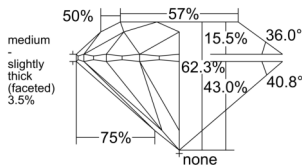

GIA®

FACSIMILE

GIA REPORT 2558221558

Verify this report at GIA.edu

GIA NATURAL DIAMOND DOSSIER®

May 12, 2026
GIA Report Number 2558221558
Shape and Cutting Style ..... Round Brilliant
Measurements ..... 6.00 - 6.03 x 3.75 mm

GRADING RESULTS

Carat Weight ..... 0.84 carat
Color Grade ..... H
Clarity Grade VS2
Cut Grade ..... Excellent

ADDITIONAL GRADING INFORMATION

Polish ..... Excellent
Symmetry ..... Excellent
Fluorescence ..... None
Clarity Characteristics ..... Cloud, Crystal
Inscription(s): GIA 2558221558

PROPORTIONS

Profile to actual proportions