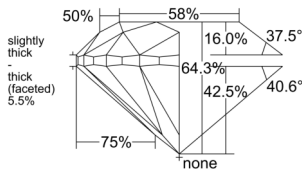

GIA®

FACSIMILE

GIA REPORT 2558205138

Verify this report at GIA.edu

GIA NATURAL DIAMOND DOSSIER®

May 09, 2026
GIA Report Number 2558205138
Shape and Cutting Style ..... Round Brilliant
Measurements ..... 5.50 - 5.55 x 3.55 mm

GRADING RESULTS

Carat Weight ..... 0.70 carat
Color Grade ..... M
Clarity Grade VS1
Cut Grade ..... Very Good

ADDITIONAL GRADING INFORMATION

Polish ..... Excellent
Symmetry ..... Excellent
Fluorescence ..... None
Clarity Characteristics..... Indented Natural, Cloud
Inscription(s): GIA 2558205138

PROPORTIONS

Profile to actual proportions