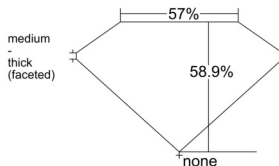

GIA®

FACSIMILE

GIA REPORT 2558062783

Verify this report at GIA.edu

GIA NATURAL DIAMOND DOSSIER®

April 17, 2026
GIA Report Number 2558062783
Shape and Cutting Style ..... Heart Brilliant
Measurements ..... 5.25 x 6.18 x 3.64 mm

GRADING RESULTS

Carat Weight ..... 0.70 carat
Color Grade ..... G
Clarity Grade VS1

ADDITIONAL GRADING INFORMATION

Polish ..... Very Good
Symmetry ..... Excellent
Fluorescence ..... None
Clarity Characteristics ..... Feather
Inscription(s): GIA 2558062783

PROPORTIONS

Profile not to actual proportions

GRADING SCALES

GIA COLOR SCALE		GIA CLARITY SCALE			
COLORLESS	D	VERY VERY SLIGHTLY INCLUDED	FLAWLESS		
	E		INTERNALLY FLAWLESS		
	F	VERY SLIGHTLY INCLUDED	VS₁		
	G		VS₂		
	H		VS₁		
	NEAR COLORLESS	I	SLIGHTLY INCLUDED	SI₁	
		J		SI₂	
		FAINT	K	INCLUDED	I₁
			L		I₂
			M		I₃
VERT LIGHT	N				
	O				
	P				
	Q				
	R				
	S				
	T				
LIGHT	U				
	V				
	W				
	X				
Y					
Z