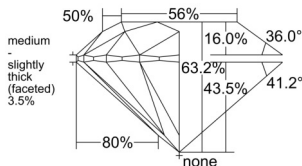

GIA®

FACSIMILE

GIA REPORT 2557668602

Verify this report at GIA.edu

GIA NATURAL DIAMOND DOSSIER®

July 07, 2026
GIA Report Number 2557668602
Shape and Cutting Style ..... Round Brilliant
Measurements ..... 5.62 - 5.67 x 3.57 mm

GRADING RESULTS

Carat Weight ..... 0.70 carat
Color Grade ..... H
Clarity Grade VS1
Cut Grade ..... Excellent

ADDITIONAL GRADING INFORMATION

Polish ..... Excellent
Symmetry ..... Excellent
Fluorescence ..... None
Clarity Characteristics..... Crystal, Cloud, Feather, Pinpoint
Inscription(s): GIA 2557668602

PROPORTIONS

GRADING SCALES

GIA COLOR SCALE

COLORLESS	D
	E
	F
	G
	H
	I
	J
NEAR COLORLESS	K
	L
	M
Faint	N
	O
	P
	Q
	R
	S
	T
	U
	V
	W
	X
	Y
Light	Z

GIA CLARITY SCALE

FLAWLESS	INTERNAL FLAWLESS	
		FLAWLESS
VERY VERY SLIGHTLY INCLUDED	VVS₁	
	VVS₂	
VERY SLIGHTLY INCLUDED	VS₁	
	VS₂	
SLIGHTLY INCLUDED	SI₁	
	SI₂	
INCLUDED	I₁	
	I₂	
	I₃	

GIA CUT SCALE

EXCELLENT
VERY GOOD
GOOD
FAIR
POOR